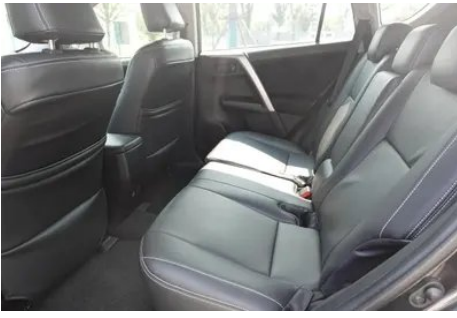

Vehicle Condition

1. Radiator support, Deformation.

Configuration Information

Model Information

Model Name	Toyota RAV4 2019 2.0L CVT Two-Drive Fashion Edition country VI
Launch Date	2019.05

Basic parameters