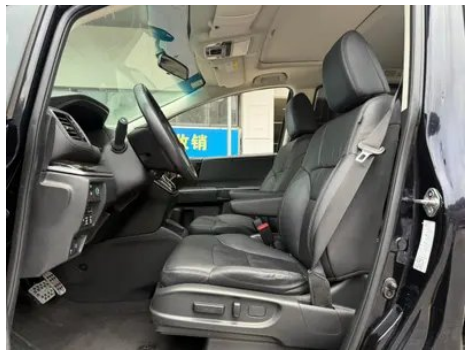

Vehicle Detail Report

Honda Odyssey 2018 2.4L Smart Edition

Basic Information

Brand	Honda
Mileage	92,000 km
Color	Blue
First Registration	2019-05-01
Transfer Count	0

Vehicle Images

Vehicle Condition

1. Left rear quarter panel, Paint repair.