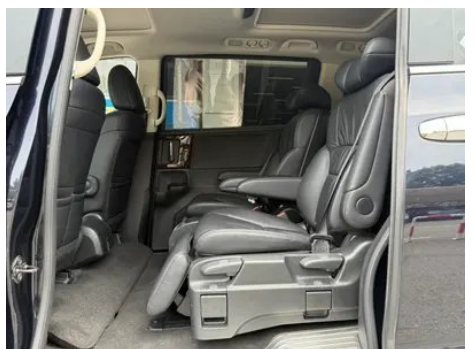

Vehicle Detail Report

Honda Odyssey 2018 2.4L Smart Edition

Basic Information

Brand	Honda
Mileage	92,000 km
Color	Blue
First Registration	2019-05-01
Transfer Count	0

Vehicle Images

Vehicle Condition

1. Left rear quarter panel, Paint repair.