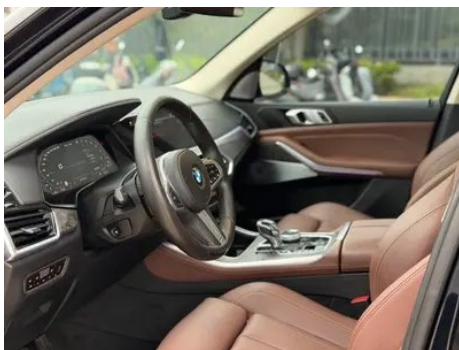

Vehicle Detail Report

BMW X5 2021 xDrive30i M Sports suit

Basic Information

Brand	BMW
Mileage	79,000 km
Color	Black
First Registration	2021-01-01
Transfer Count	0

Vehicle Images