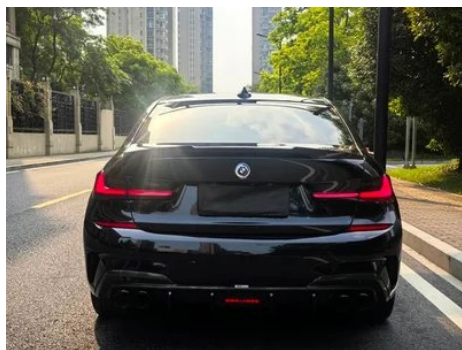

Vehicle Detail Report

BMW 3 Series 2021 Second change 325i M Sports Night Suit

Basic Information

Brand	BMW
Mileage	41,000 km
Color	Black
First Registration	2021-11-01
Transfer Count	0

Vehicle Images

Vehicle Condition

1. Driver's seat rails and frame, Signs of removal. 2. Front passenger seat rails and frame, Signs of removal.

Configuration Information

Model Information

Model Name	BMW 3 Series 2021 Change 2 325i M Sports Night Suit
Launch Date	2021.05