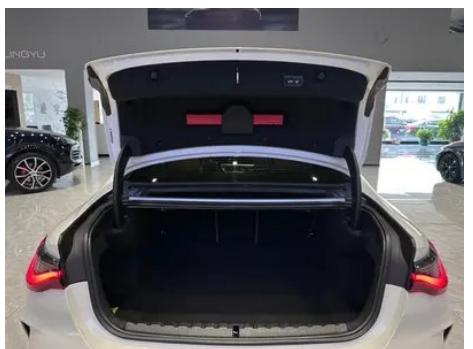

Vehicle Detail Report

BMW 4 Series 2022 430i M Sports Night Suit

Basic Information

Brand	BMW
Mileage	29,000 km
Color	White
First Registration	2022-04-01
Transfer Count	0

Vehicle Images

Vehicle Condition

1. Driver's seat rails and frame, Signs of removal. 2. Front passenger seat rails and frame, Signs of removal.