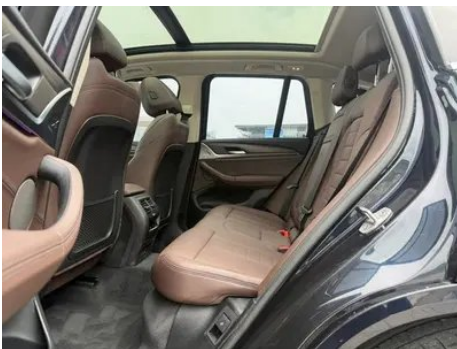

Vehicle Detail Report

BMW X3 2021 xDrive28i M Sports suit

Basic Information

Brand	BMW
Mileage	33,000 km
Color	Black
First Registration	2021-04-01
Transfer Count	0

Vehicle Images

Vehicle Condition

1. Right rocker panel, Scratch damage, Inner-side deformation. 2. Inner side of left B-pillar, Scratch, Non-accident-related deformation. 3. Inner side of right C-pillar, Deformation. 4. Right rear quarter panel, Scratch, Deformation.