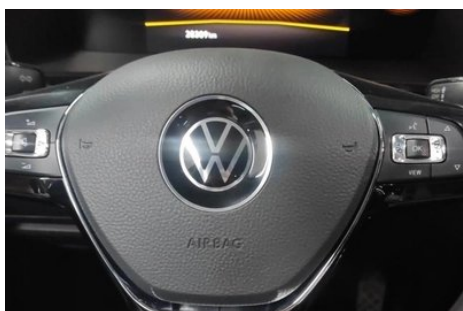

Vehicle Condition

1. Right rear door, Body panel repair. 2. Right rear quarter panel, Body panel repair.

Configuration Information

Model Information

Model Name	Volkswagen Lavida 2022 280TSI DSG Comfort Edition
Launch Date	2021.10

Basic parameters

Vehicle Class	compact car
Energy Type	Gasoline
Maximum Power (kW)	110