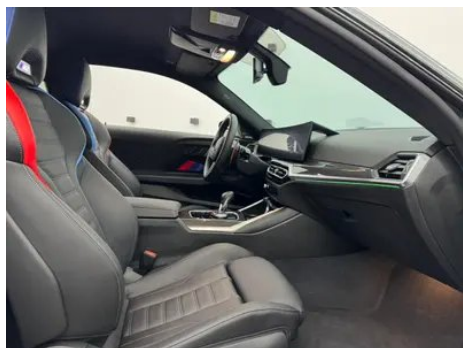

Vehicle Condition

1. Original metal body panels with factory paint.

Configuration Information

Model Information

Model Name	BMW M2 2023 M2
Launch Date	2022.12

Basic parameters

Vehicle Class	Sports car
Energy Type	Gasoline
Maximum Power (kW)	338
Maximum Torque (N·m)	550