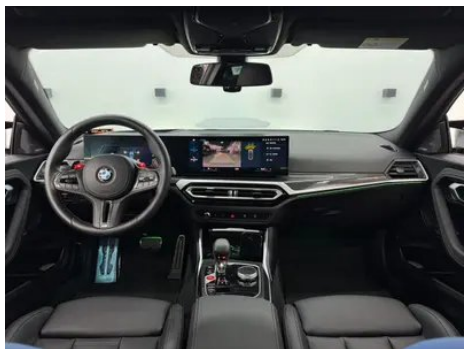

Vehicle Detail Report

BMW M2 2023 M2 Coupe

Basic Information

Brand	BMW
Mileage	4,300 km
Color	Silver-gray
First Registration	2024-05-01
Transfer Count	1

Vehicle Images