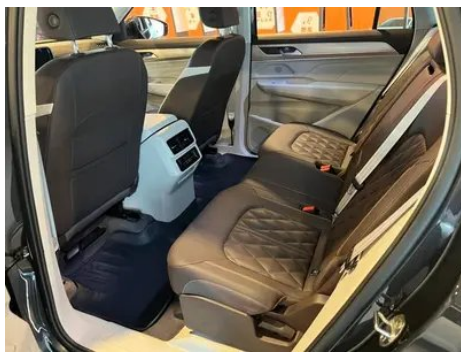

Vehicle Images

Vehicle Condition

1. Original metal body panels with factory paint.

Configuration Information

Model Information

Model Name	Volkswagen Tavendor 2023 380TSI Four-wheel drive R-Line Cruise Edition
Launch Date	2022.11