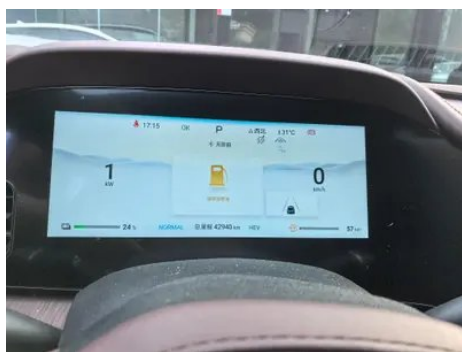

Vehicle Detail Report

BYD Seal 2023 DM-i 1.5T 121KM Honor type

Basic Information

Brand	BYD
Mileage	42,900 km
Color	Blue
First Registration	2023-11-01
Transfer Count	1

Vehicle Images

Vehicle Condition

1. Right front fender, Body panel repair.

Intelligent configuration

Connected Car Services	<ul style="list-style-type: none">•
OTA Updates	<ul style="list-style-type: none">•
4G/5G Network	<ul style="list-style-type: none">•5G
Mobile APP remote function	<ul style="list-style-type: none">• Door control;• Vehicle start;• Charging management;• Climate control;• Vehicle status check/diagnostics;• Owner services (charging stations, gas stations, parking, etc.);• Service/repair appointment
Active Noise Cancellation	<ul style="list-style-type: none">•
Wi-Fi hotspots	<ul style="list-style-type: none">•