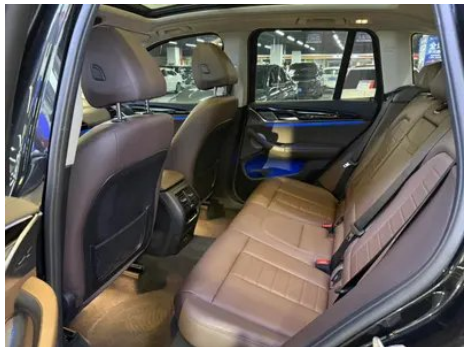

Vehicle Detail Report

BMW X3 2020 xDrive25i M Sports suit

Basic Information

Brand	BMW
Mileage	120,000 km
Color	Black
First Registration	2020-08-01
Transfer Count	0

Vehicle Images