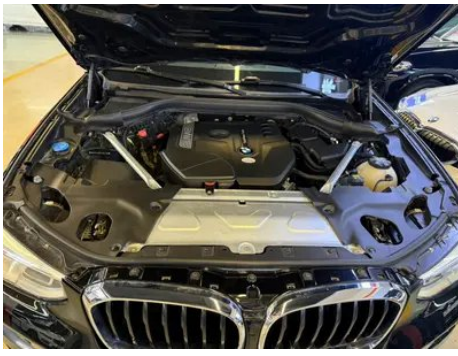

Vehicle Detail Report

BMW X3 2020 xDrive25i M Sports suit

Basic Information

Brand	BMW
Mileage	120,000 km
Color	Black
First Registration	2020-08-01
Transfer Count	0

Vehicle Images

Vehicle Condition

1. Inner side of left B-pillar, Scratch.
2. Inner side of right C-pillar, Scratch.
3. Spare wheel well, Dust and sand residue.
4. Driver's seat rails and frame, Signs of removal.
5. Front passenger seat rails and frame, Signs of removal.
6. Right rear quarter panel, Scratch, Deformation.