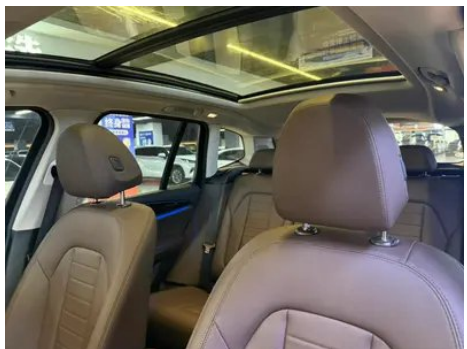

Vehicle Detail Report

BMW X3 2020 xDrive25i M Sports suit

Basic Information

Brand	BMW
Mileage	120,000 km
Color	Black
First Registration	2020-08-01
Transfer Count	0

Vehicle Images