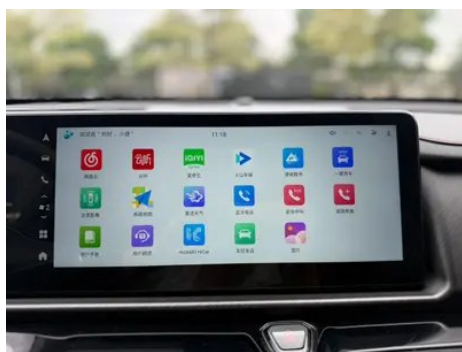

Vehicle Condition

1. Inner side of left B-pillar, Scratch. 2. Inner side of left C-pillar, Scratch. 3. Left rear quarter panel, Paint chip.

Configuration Information

Model Information

Model Name	Jetour X70 PLUS 2025 1.5T Flagship Edition 5 seat
Launch Date	2024.07

Basic parameters

Vehicle Class	Mid-size SUV
Energy Type	Gasoline
Maximum Power (kW)	135
Maximum Torque (N·m)	290
Transmission	7-speed wet dual-clutch
Body Type	SUV
Engine	1.5T 184 horsepower L4
Dimensions (L×W×H) (mm)	4749*1900*1720
Official 0-100 km/h Acceleration (s)	-
Top Speed (km/h)	180
Curb Weight (kg)	1602
Maximum Gross Weight (kg)	2156
WLTP Combined Fuel Consumption (L/100km)	7.44
First Owner Warranty Policy	Lifetime Warranty/Non-operational (Liability Exemption Terms Subject to Official)

engine

Engine Model	SQRG4J15
Displacement (mL)	1499