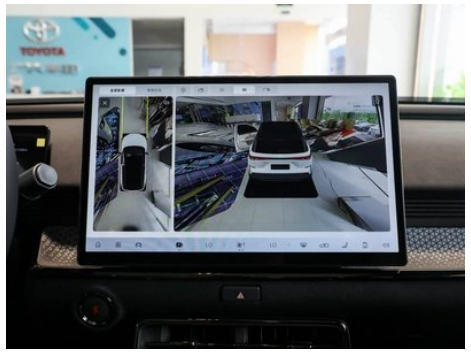

Configuration Information

Model Information

Model Name	Toyota bZ3X 2026 520 Pro
Launch Date	2026.05

Basic parameters

Vehicle Class	Compact SUV
Energy Type	Battery Electric Vehicle (BEV)
Maximum Power (kW)	150
Maximum Torque (N·m)	200
Body Type	SUV