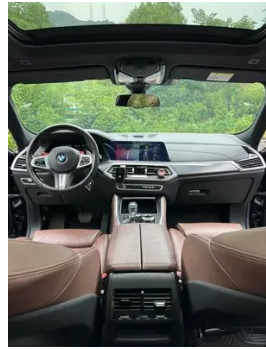

Vehicle Condition

1. Driver's seat rails and frame, Signs of removal. 2. Front passenger seat rails and frame, Signs of removal.

Configuration Information

Model Information