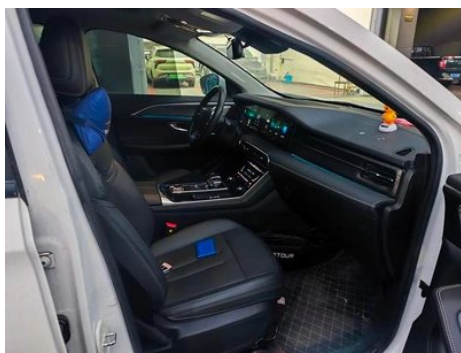

Vehicle Detail Report

Jetour X90 2022 Zilong 2.0T DCT Changsheng
Edition 7 seat

Basic Information

Brand	Jetour
Mileage	32,000 km
Color	White
First Registration	2022-05-01
Transfer Count	0

Vehicle Images