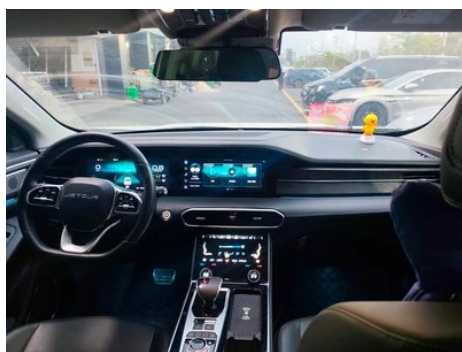

Vehicle Condition

1. Original metal body panels with factory paint.

Configuration Information

Model Information

Model Name	Jetour X90 2022 Zilong 2.0T DCT Changsheng Edition 7 seat
Launch Date	2022.02

Basic parameters

Vehicle Class	Mid-size SUV
Energy Type	Gasoline
Maximum Power (kW)	187
Maximum Torque (N·m)	390
Transmission	7-speed wet dual-clutch
Body Type	SUV
Engine	2.0T 254 horsepower L4
Dimensions (L×W×H) (mm)	4858*1925*1780
Official 0-100 km/h Acceleration (s)	-
Top Speed (km/h)	190
Curb Weight (kg)	1730
Maximum Gross Weight (kg)	2272
WLTP Combined Fuel Consumption (L/100km)	8.1

engine

Engine Model	SQRF4J20
Displacement (mL)	1998
Displacement (L)	2.0
Induction Type	Turbocharging
Cylinder Arrangement	L