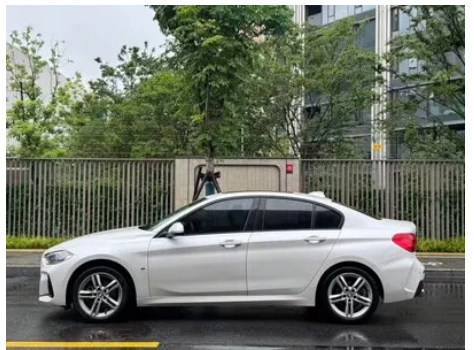

Vehicle Detail Report

BMW 1 Series 2020 120i M Sports suit

Basic Information

Brand	BMW
Mileage	20,000 km
Color	White
First Registration	2019-12-01
Transfer Count	0

Vehicle Images

Vehicle Condition

1. Rear body panel, Deformation, Body panel repair. 2. Spare wheel well, Deformation. 3. Left rear quarter panel, Paint repair, Body panel repair. 4. Right rear quarter panel, Paint repair, Body panel repair.