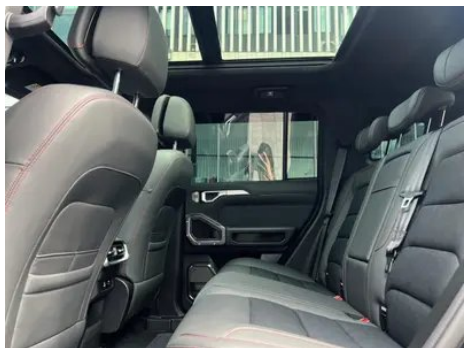

Vehicle Detail Report

Jetour T2 2023 2.0TD Four-wheel drive Conquer PRO

Basic Information

Brand	Jetour
Mileage	23,000 km
Color	Black
First Registration	2024-07-01
Transfer Count	0

Vehicle Images