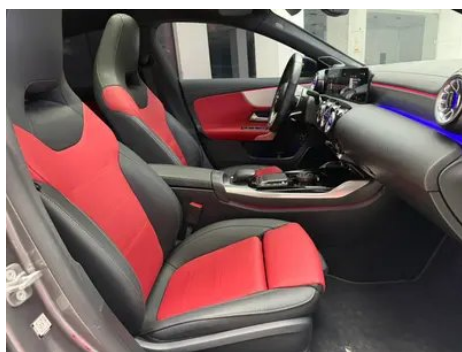

Vehicle Condition

1. Original metal body panels with factory paint.

Configuration Information

Model Information

Model Name	Mercedes-Benz Mercedes-AMG CLA AMG 2023 AMG CLA 35 4MATIC
Launch Date	2022.10

Basic parameters

Vehicle Class	compact car
Energy Type	Gasoline
Maximum Power (kW)	225
Maximum Torque (N·m)	400
Transmission	7-speed wet dual-clutch
Body Type	Sedan
Engine	2.0T 306 horsepower L4
Dimensions (L×W×H) (mm)	4695*1834*1406
Official 0-100 km/h Acceleration (s)	4.9
Top Speed (km/h)	250
Curb Weight (kg)	1640
Maximum Gross Weight (kg)	2115
WLTP Combined Fuel Consumption (L/100km)	7.93

engine

Engine Model	260 920
Displacement (mL)	1991
Displacement (L)	2.0
Induction Type	Turbocharging
Cylinder Arrangement	L