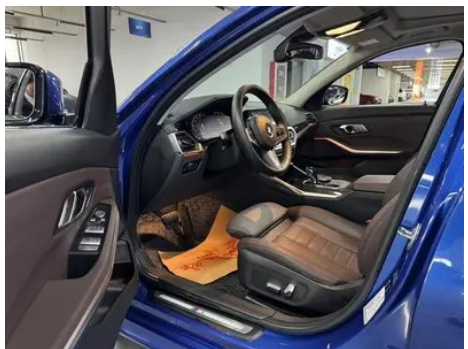

Vehicle Detail Report

BMW 3 Series 2020 325Li M Sports suit

Basic Information

Brand	BMW
Mileage	68,300 km
Color	Blue
First Registration	2019-11-01
Transfer Count	0

Vehicle Images

Vehicle Condition

1. Right upper side rail, Deformation. 2. Inner side of right A-pillar, Deformation. 3. Driver's seat rails and frame, Signs of removal. 4. Front passenger seat rails and frame, Signs of removal. 5. Left rear quarter panel, Paint repair, Body panel repair.