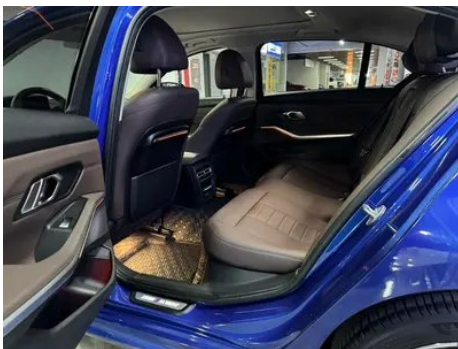

Vehicle Detail Report

BMW 3 Series 2020 325Li M Sports suit

Basic Information

Brand	BMW
Mileage	68,300 km
Color	Blue
First Registration	2019-11-01
Transfer Count	0

Vehicle Images

Vehicle Condition

1. Right upper side rail, Deformation. 2. Inner side of right A-pillar, Deformation. 3. Driver's seat rails and frame, Signs of removal. 4. Front passenger seat rails and frame, Signs of removal. 5. Left rear quarter panel, Paint repair, Body panel repair.