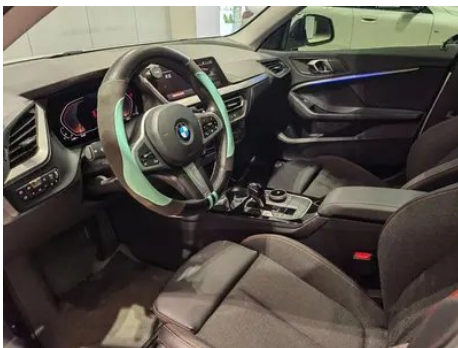

Vehicle Detail Report

BMW 2 Series 2023 225i Four-door coupe M Sports suit

Basic Information

Brand	BMW
Mileage	51,000 km
Color	White
First Registration	2024-10-01
Transfer Count	0

Vehicle Images

Vehicle Condition

1. Original metal body panels with factory paint.

Configuration Information

Model Information

Model Name	BMW 2 Series 2023 225i Four-door coupe M Sports suit
Launch Date	2023.02

Basic parameters

Vehicle Class	compact car
Energy Type	Gasoline
Maximum Power (kW)	131
Maximum Torque (N·m)	280
Transmission	7-speed wet dual-clutch
Body Type	Sedan
Engine	2.0T 178 horsepower L4
Dimensions (L×W×H) (mm)	4534*1800*1434
Official 0-100 km/h Acceleration (s)	7.2
Top Speed (km/h)	238
Curb Weight (kg)	1485
Maximum Gross Weight (kg)	1965
WLTP Combined Fuel Consumption (L/100km)	6.2