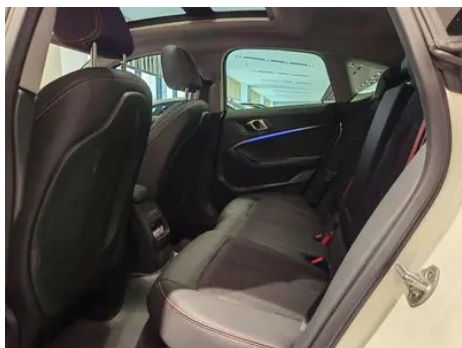

Vehicle Detail Report

BMW 2 Series 2023 225i Four-door coupe M Sports suit

Basic Information

Brand	BMW
Mileage	51,000 km
Color	White
First Registration	2024-10-01
Transfer Count	0

Vehicle Images

Vehicle Condition