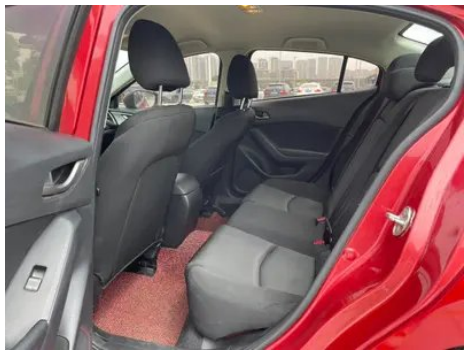

Vehicle Detail Report

**Mazda Mazda3 Axela 2017 Three-box 1.5L
Automatic Comfort Type China V**

Basic Information

Brand	Mazda
Mileage	80,000 km
Color	Red
First Registration	2017-09-01
Transfer Count	1

Vehicle Images