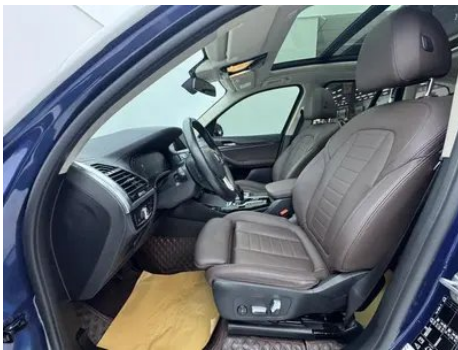

Vehicle Detail Report

BMW X3 2021 xDrive25i Luxury Set

Basic Information

Brand	BMW
Mileage	97,000 km
Color	White
First Registration	2020-09-01
Transfer Count	1

Vehicle Images

Vehicle Condition

1. Left rocker panel, Scratch damage. 2. Inner side of left B-pillar, Scratch, Non-accident-related deformation. 3. Driver's seat rails and frame, Signs of removal. 4. Front passenger seat rails and frame, Signs of removal. 5. Left rear quarter panel, Paint repair, Body panel repair.