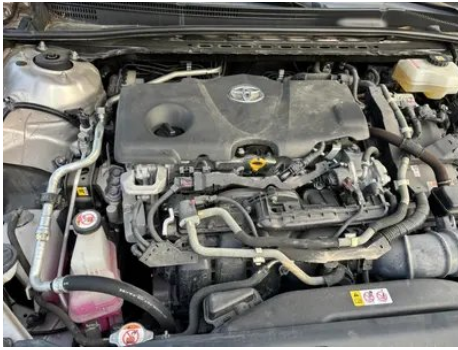

Vehicle Detail Report

Toyota Camry 2021 Dual Power 2.5HG Luxury Edition

Basic Information

Brand	Toyota
Mileage	17,500 km
Color	Other
First Registration	2022-07-01
Transfer Count	0

Vehicle Images

Vehicle Condition