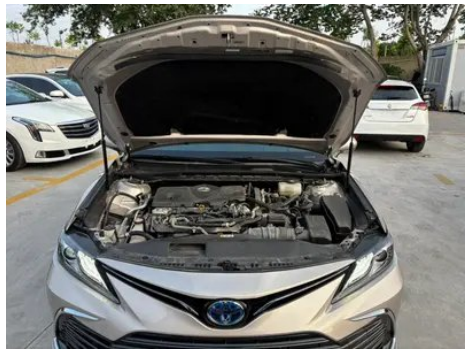

Vehicle Detail Report

Toyota Camry 2021 Dual Power 2.5HG Luxury Edition

Basic Information

Brand	Toyota
Mileage	17,500 km
Color	Other
First Registration	2022-07-01
Transfer Count	0

Vehicle Images

Vehicle Condition