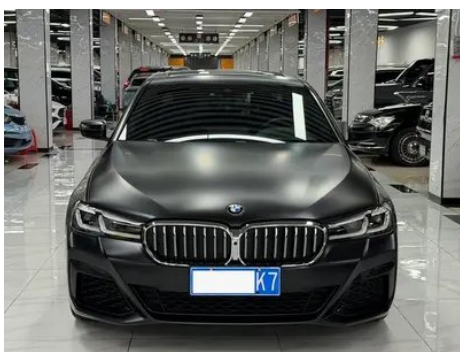

Vehicle Detail Report

BMW 5 Series 2022 Restyling 540i Fashion Edition M Sports suit

Basic Information

Brand	BMW
Mileage	50,000 km
Color	Black
First Registration	2022-07-01
Transfer Count	0

Vehicle Images

Vehicle Condition

1. Original metal body panels with factory paint.

Configuration Information

Model Information

Model Name	BMW 5 Series 2022 Restyling 540i Fashion Edition M Sports suit
Launch Date	2021.10