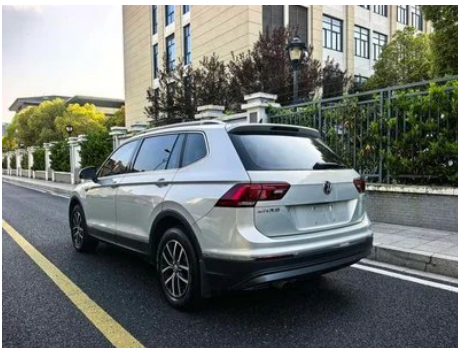

Vehicle Detail Report

Tiguan L 2018 Restyling 330TSI Automatic Two-Drive Deluxe Edition

Basic Information

Brand	Volkswagen
Mileage	80,000 km
Color	Silver-gray
First Registration	2019-01-01
Transfer Count	0

Vehicle Images