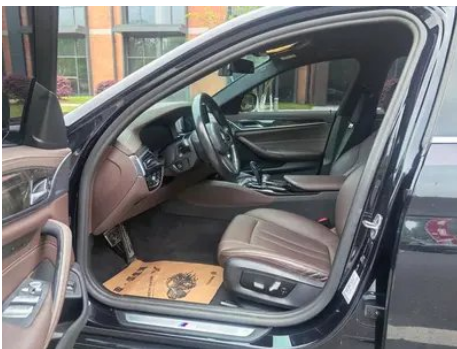

Vehicle Detail Report

BMW 5 Series 2020 525Li M Sports suit

Basic Information

Brand	BMW
Mileage	106,000 km
Color	Black
First Registration	2019-11-01
Transfer Count	0

Vehicle Images

Vehicle Condition

1. Right rear quarter panel, Paint repair, Body panel repair.