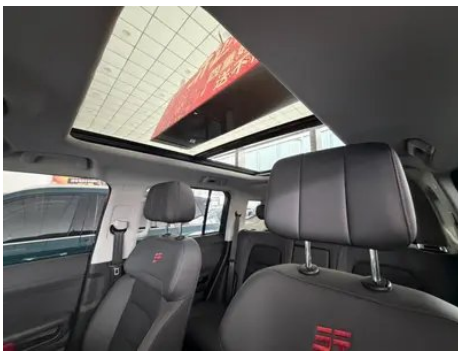

Vehicle Condition

1. Original metal body panels with factory paint.

Configuration Information

Model Information

Model Name	Jetour T2 2023 2.0T Four-wheel drive crossing PRO