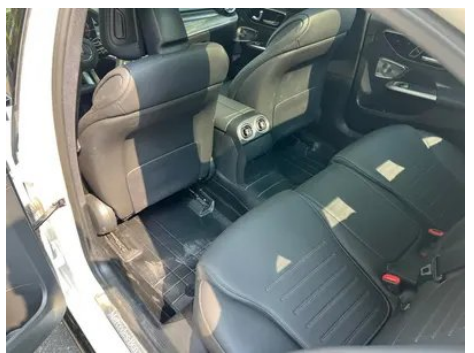

Vehicle Condition

1. Driver's seat rails and frame, Signs of removal. 2. Front passenger seat rails and frame, Signs of removal.

Configuration Information

Model Information

Model Name	Mercedes-Benz C-Class 2023 C 260 L Hao Night Sports Edition
Launch Date	2022.09