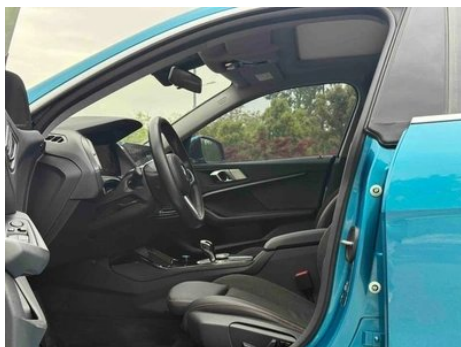

Vehicle Detail Report

BMW 2 Series 2021 225i Four-door coupe M Sports suit

Basic Information

Brand	BMW
Mileage	55,000 km
Color	Blue
First Registration	2022-08-01
Transfer Count	0

Vehicle Images

Vehicle Condition