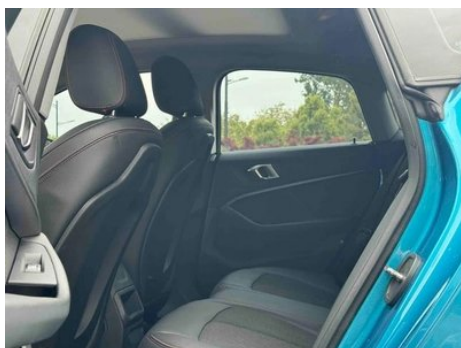

Vehicle Detail Report

BMW 2 Series 2021 225i Four-door coupe M Sports suit

Basic Information

Brand	BMW
Mileage	55,000 km
Color	Blue
First Registration	2022-08-01
Transfer Count	0

Vehicle Images