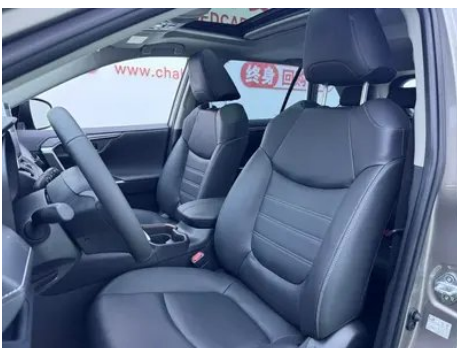

Vehicle Detail Report

Toyota RAV4 2022 2.0L CVT Two-drive fashion PLUS version

Basic Information

Brand	Toyota
Mileage	32,000 km
Color	Silver-gray
First Registration	2023-04-01
Transfer Count	0

Vehicle Images

Vehicle Condition

1. Original metal body panels with factory paint.

Configuration Information

Model Information

Model Name	Toyota RAV4 2022 2.0L CVT Two-drive fashion Plus version
Launch Date	2022.05

Basic parameters