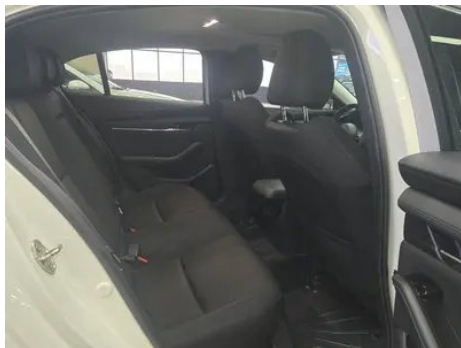

Vehicle Condition

1. Original metal body panels with factory paint.

Configuration Information

Model Information

Model Name	Mazda Mazda3 Axela 2023 2.0L Automatic quality dazzle version
Launch Date	2023.06