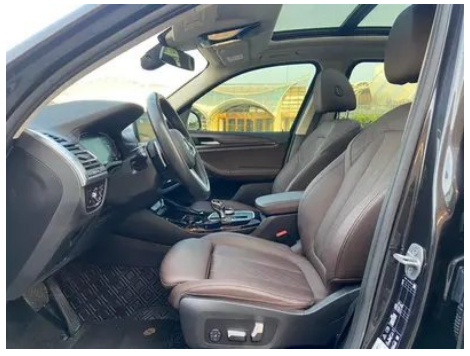

Vehicle Images

Vehicle Condition

1. Driver's seat rails and frame, Signs of removal. 2. Front passenger seat rails and frame, Signs of removal.

Configuration Information

Model Information

Model Name	BMW X3 2022 Change 2 xDrive30i Leading M Obsidian Night Suit
Launch Date	2022.08