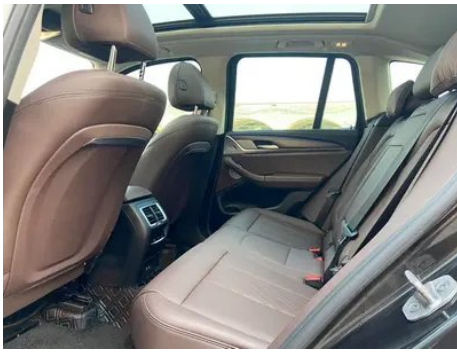

Vehicle Images

Vehicle Condition

1. Driver's seat rails and frame, Signs of removal. 2. Front passenger seat rails and frame, Signs of removal.

Configuration Information

Model Information

Model Name	BMW X3 2022 Change 2 xDrive30i Leading M Obsidian Night Suit
Launch Date	2022.08