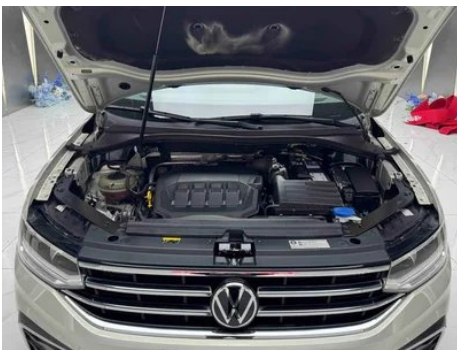

Vehicle Condition

1. Original metal body panels with factory paint.

Configuration Information

Model Information

Model Name	Volkswagen Tiguan L 2021 330TSI Auto Two-Drive Smart Edition
-------------------	---