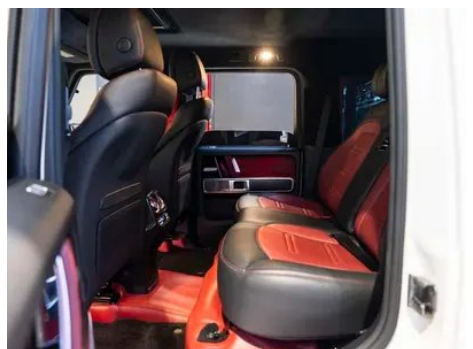

Vehicle Detail Report

Mercedes-Benz G-Class 2020 G 350

Basic Information

Brand	Mercedes-Benz
Mileage	96,000 km
Color	White
First Registration	2021-08-01
Transfer Count	0

Vehicle Images

Vehicle Condition

1. Rear seat frame and foam, Signs of removal. 2. Driver's seat rails and frame, Signs of removal. 3. Front passenger seat rails and frame, Signs of removal. 4. Left front seat belt, Replaced, Modified. 5. Headliner, Modified. 6. Rear seats, Signs of removal. 7. Headliner, Modified. 8. Left front seat belt, Replaced, Modified. 9. Airbag, Signs of removal, Repaired.