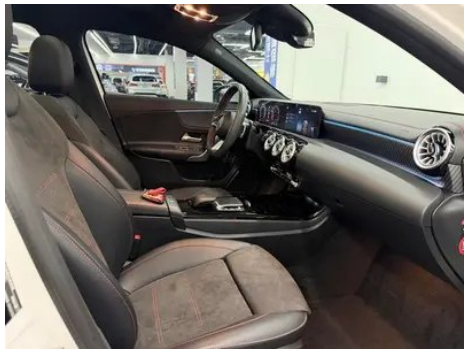

Vehicle Condition

1. Inner side of left B-pillar, Scratch.

Configuration Information

Model Information

Model Name	Mercedes-Benz A-Class 2023 A 200 L Fashionable
Launch Date	2023.05

Basic parameters

Vehicle Class	compact car
Energy Type	Gasoline
Maximum Power (kW)	120
Maximum Torque (N·m)	270
Transmission	7-speed wet dual-clutch
Body Type	Sedan
Engine	1.3T 163 horsepower L4
Dimensions (L×W×H) (mm)	4630*1796*1459