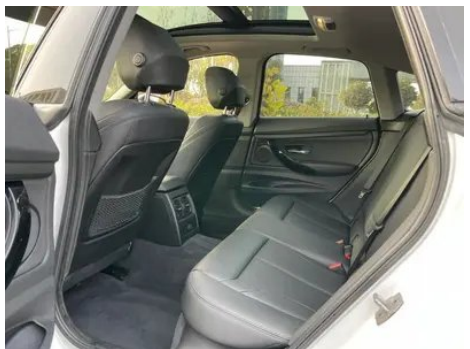

Vehicle Detail Report

BMW 3 Series GT 2019 320i Fashionable

Basic Information

Brand	BMW
Mileage	45,000 km
Color	White
First Registration	2019-02-01
Transfer Count	1

Vehicle Images

Vehicle Condition

1. Original metal body panels with factory paint.