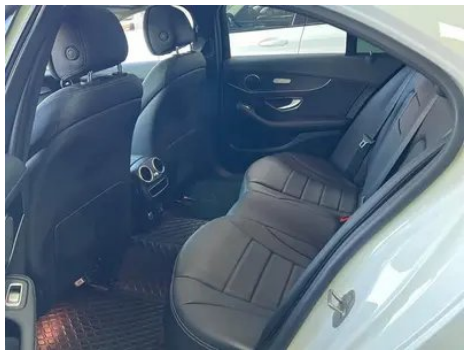

Vehicle Detail Report

Mercedes-Benz C-Class 2021 C 260 L Sports version

Basic Information

Brand	Mercedes-Benz
Mileage	30,000 km
Color	White
First Registration	2021-08-01
Transfer Count	0

Vehicle Images