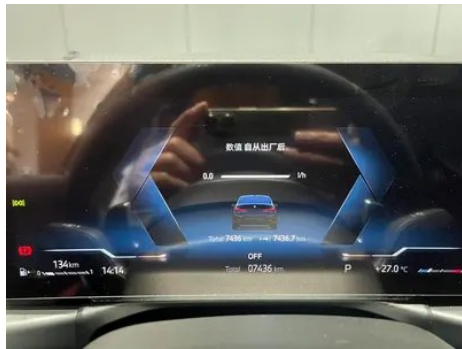

Vehicle Detail Report

BMW 3 Series 2025 330Li M Sports Night Suit

Basic Information

Brand	BMW
Mileage	7,400 km
Color	Black
First Registration	2025-07-01
Transfer Count	1

Vehicle Images