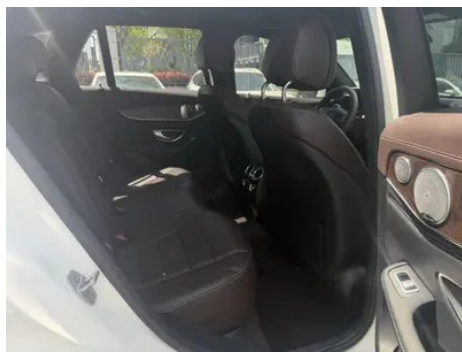

Vehicle Detail Report

Mercedes-Benz GLC 2016 GLC 300 4MATIC Dynamic

Basic Information

Brand	Mercedes-Benz
Mileage	150,000 km
Color	White
First Registration	2016-05-01
Transfer Count	1

Vehicle Images

Vehicle Condition