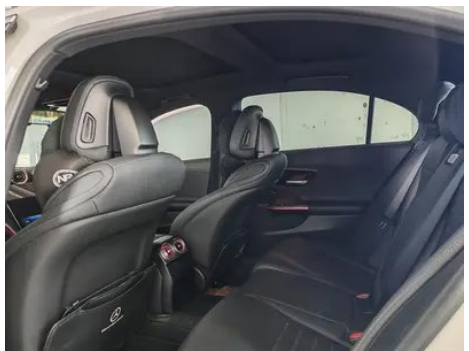

Vehicle Condition

1. Left rear quarter panel, Body panel repair.

Configuration Information

Model Information

Model Name	Mercedes-Benz C-Class 2024 Change to three C 260 L Sports version
Launch Date	2024.05