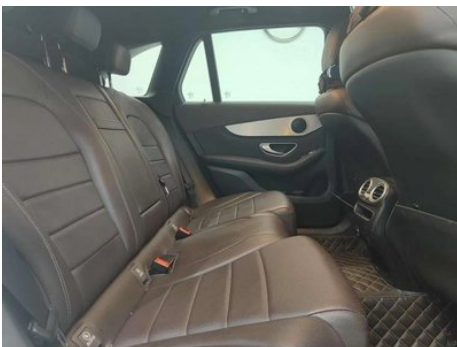

Vehicle Condition

1. Original metal panels and factory paint.

Configuration Information

Model Information

Model Name	GLC 2020 modified GLC 260 L 4MATIC dynamic
Launch Date	2020.03

Basic parameters

Vehicle Class	Mid-size SUV
Energy Type	Gasoline
Maximum Power (kW)	145
Maximum Torque (N·m)	320
Transmission	9-gear manual integration
Body Type	SUV
Engine	2.0L 197 hp L4
Dimensions (L×W×H) (mm)	4764*1898*1642
Official 0-100 km/h Acceleration (s)	8.4
Top Speed (km/h)	213
Curb Weight (kg)	-
Maximum Gross Weight (kg)	-
NEDC Combined Fuel Consumption (L/100km)	8.1