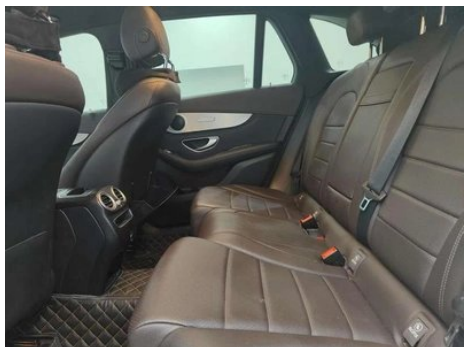

Vehicle Detail Report

Mercedes-Benz GLC 2020 Restyling GLC 260 L 4MATIC Dynamic

Basic Information

Brand	Mercedes-Benz
Mileage	92,800 km
Color	White
First Registration	2020-07-01
Transfer Count	5

Vehicle Images