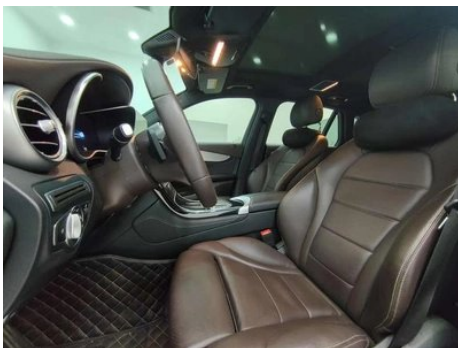

Vehicle Condition

1. Original metal panels and factory paint.

Configuration Information

Model Information

Model Name	GLC 2020 modified GLC 260 L 4MATIC dynamic
Launch Date	2020.03

Basic parameters

Vehicle Class	Mid-size SUV
Energy Type	Gasoline
Maximum Power (kW)	145
Maximum Torque (N·m)	320
Transmission	9-gear manual integration
Body Type	SUV
Engine	2.0L 197 hp L4
Dimensions (L×W×H) (mm)	4764*1898*1642
Official 0-100 km/h Acceleration (s)	8.4
Top Speed (km/h)	213
Curb Weight (kg)	-
Maximum Gross Weight (kg)	-
NEDC Combined Fuel Consumption (L/100km)	8.1