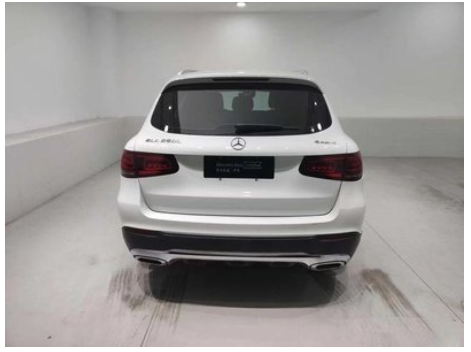

Vehicle Detail Report

Mercedes-Benz GLC 2020 Restyling GLC 260 L 4MATIC Dynamic

Basic Information

Brand	Mercedes-Benz
Mileage	92,800 km
Color	White
First Registration	2020-07-01
Transfer Count	5

Vehicle Images

Vehicle Condition

1. Original metal panels and factory paint.

Configuration Information

Model Information

Model Name	GLC 2020 modified GLC 260 L 4MATIC dynamic
Launch Date	2020.03

Basic parameters

Vehicle Class	Mid-size SUV
Energy Type	Gasoline
Maximum Power (kW)	145
Maximum Torque (N·m)	320
Transmission	9-gear manual integration
Body Type	SUV
Engine	2.0L 197 hp L4
Dimensions (L×W×H) (mm)	4764*1898*1642
Official 0-100 km/h Acceleration (s)	8.4
Top Speed (km/h)	213
Curb Weight (kg)	-
Maximum Gross Weight (kg)	-
NEDC Combined Fuel Consumption (L/100km)	8.1