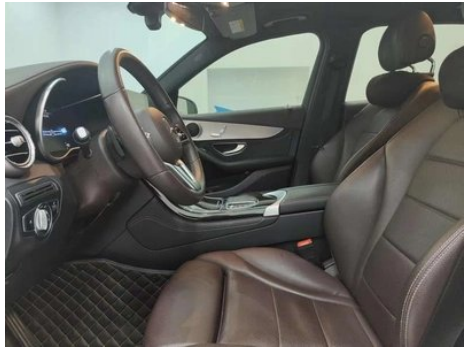

Vehicle Detail Report

Mercedes-Benz GLC 2020 Restyling GLC 260 L 4MATIC Dynamic

Basic Information

Brand	Mercedes-Benz
Mileage	92,800 km
Color	White
First Registration	2020-07-01
Transfer Count	5

Vehicle Images