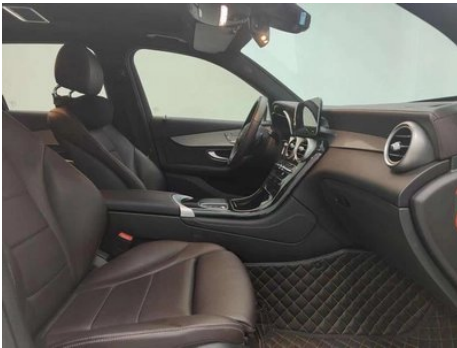

Vehicle Detail Report

Mercedes-Benz GLC 2020 Restyling GLC 260 L 4MATIC Dynamic

Basic Information

Brand	Mercedes-Benz
Mileage	92,800 km
Color	White
First Registration	2020-07-01
Transfer Count	5

Vehicle Images