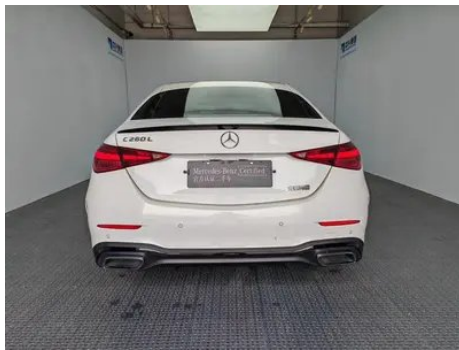

Vehicle Detail Report

Mercedes-Benz C-Class 2025 C 260 L Hao Night Sports Edition

Basic Information

Brand	Mercedes-Benz
Mileage	16,100 km
Color	White
First Registration	2024-10-01
Transfer Count	0

Vehicle Images

Vehicle Condition

1. Rear bumper, Scrape. 2. Left front door, Scratch.

Configuration Information

Model Information

Model Name	Mercedes-Benz C-Class 2025 C 260 L Hao Night Sports Edition
Launch Date	2024.09