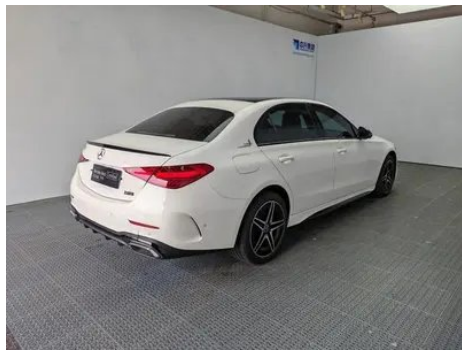

Vehicle Detail Report

Mercedes-Benz C-Class 2025 C 260 L Hao Night Sports Edition

Basic Information

Brand	Mercedes-Benz
Mileage	16,100 km
Color	White
First Registration	2024-10-01
Transfer Count	0

Vehicle Images

Vehicle Condition

1. Rear bumper, Scrape. 2. Left front door, Scratch.

Configuration Information

Model Information

Model Name	Mercedes-Benz C-Class 2025 C 260 L Hao Night Sports Edition
Launch Date	2024.09