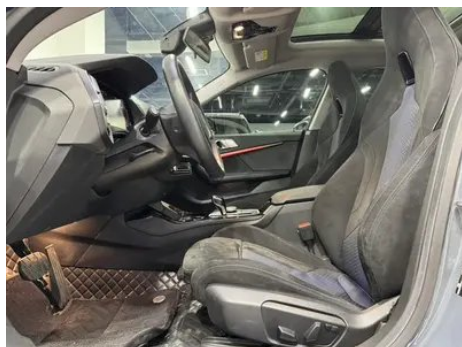

Vehicle Detail Report

BMW 2 Series 2021 225i Four-door coupe M Sports Night Suit

Basic Information

Brand	BMW
Mileage	32,000 km
Color	Blue
First Registration	2022-12-01
Transfer Count	0

Vehicle Images

Vehicle Condition

1. Driver's seat rails and frame, Signs of removal. 2. Front passenger seat rails and frame, Signs of removal.

Configuration Information

Model Information

Model Name	BMW 2 Series (Imported) 2021 225i Four-Door Coupe M Sport Night Sky Package
Launch Date	2021.01