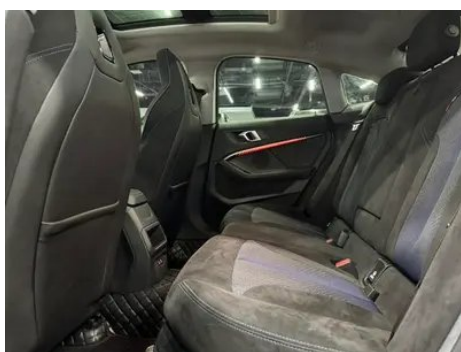

Vehicle Detail Report

BMW 2 Series 2021 225i Four-door coupe M Sports Night Suit

Basic Information

Brand	BMW
Mileage	32,000 km
Color	Blue
First Registration	2022-12-01
Transfer Count	0

Vehicle Images