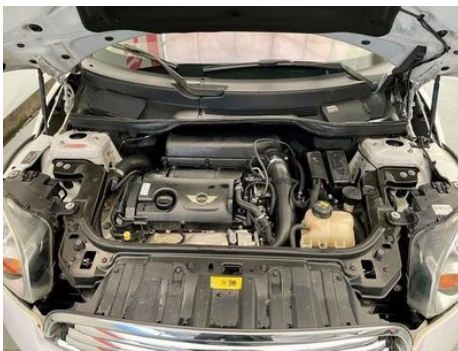

Vehicle Detail Report

MINI COUNTRYMAN 2014 1.6T COOPER ALL4 Fun

Basic Information

Brand	MINI
Mileage	128,000 km
Color	White
First Registration	2014-07-01
Transfer Count	0

Vehicle Images

Vehicle Condition

1. Left front door, Sheet metal repair.
2. Right front door, Paint spray repair.
3. Right rear door, Paint spray repair.
4. Left rear fender, Sheet metal repair.
5. Right rear fender, Paint spray repair.

Configuration Information

Model Information

Model Name	MINI COUNTRYMAN 2014 1.6T COOPER ALL4 Fun
Launch Date	2014.08

Basic parameters

Vehicle Class	Compact SUV
Energy Type	Gasoline
Maximum Power (kW)	90

Basic parameters (continued)

Maximum Torque (N·m)	190
Transmission	6-speed automatic/manual transmission
Body Type	SUV
Engine	1.6T 122 horsepower L4
Dimensions (L×W×H) (mm)	4107*1789*1570
Official 0-100 km/h Acceleration (s)	11.7
Top Speed (km/h)	182
Curb Weight (kg)	1480
Maximum Gross Weight (kg)	-
NEDC Combined Fuel Consumption (L/100km)	7.9