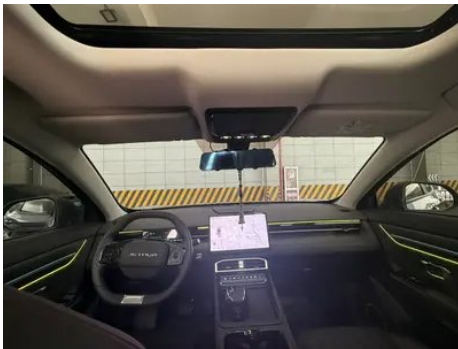

Vehicle Detail Report

Jetour Dasheng 2025 1.5T DCT Enjoy

Basic Information

Brand	Jetour
Mileage	12,000 km
Color	Dark gray
First Registration	2024-10-01
Transfer Count	0

Vehicle Images