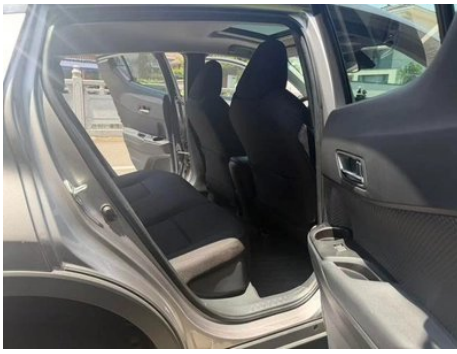

Vehicle Detail Report

Toyota Yize IZOA 2022 2.0L Exercise SPORT version

Basic Information

Brand	Toyota
Mileage	51,000 km
Color	Dark gray
First Registration	2022-10-01
Transfer Count	0

Vehicle Images

Vehicle Condition