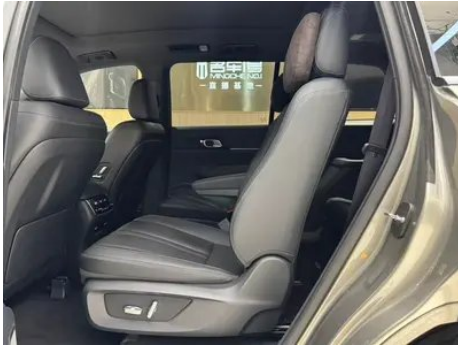

Vehicle Detail Report

Li Auto ONE 2020 extended range 6 Seat plate

Basic Information

Brand	Li Auto
Mileage	115,200 km
Color	Dark gray
First Registration	2020-04-01
Transfer Count	0

Vehicle Images

Vehicle Condition