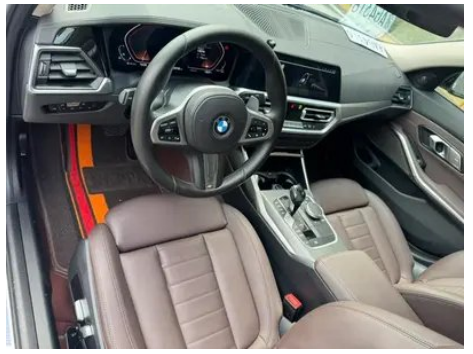

Vehicle Detail Report

BMW 3 Series 2021 Restyling 325Li M Sports Night Suit

Basic Information

Brand	BMW
Mileage	103,000 km
Color	White
First Registration	2021-04-01
Transfer Count	0

Vehicle Images

Vehicle Condition

1. Driver's seat rails and frame, Signs of removal. 2. Front passenger seat rails and frame, Signs of removal. 3. Right rear quarter panel, Deformation.

Configuration Information

Model Information

Model Name	BMW 3 Series 2021 modified 325Li M sports obsidian night suit
Launch Date	2021.02