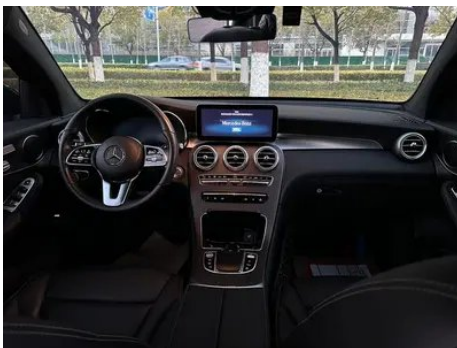

Vehicle Detail Report

Mercedes-Benz GLC Coupe 2023 GLC 300 4MATIC coupe SUV

Basic Information

Brand	Mercedes-Benz
Mileage	48,000 km
Color	White
First Registration	2023-04-01
Transfer Count	1

Vehicle Images