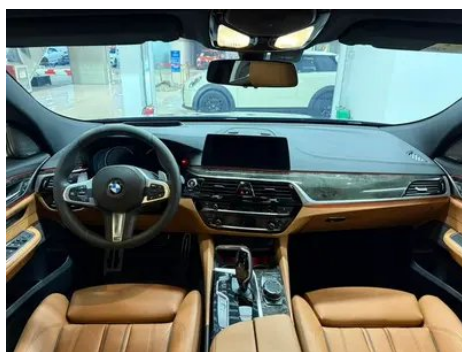

Vehicle Detail Report

BMW 6 Series GT 2018 630i M Sports suit

Basic Information

Brand	BMW
Mileage	97,000 km
Color	Other
First Registration	2019-03-01
Transfer Count	3

Vehicle Images

Vehicle Condition

1. Left rear quarter panel, Paint repair. 2. Right rear quarter panel, Paint repair, Body panel repair. 3. Driver's seat, Wear.